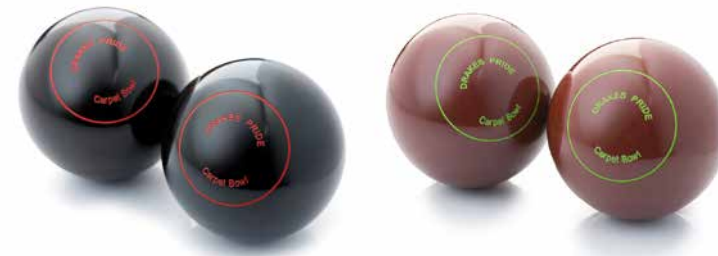

Code: B6710 - LADY CLIP
B6711 - BOWL CLIP

Code: B6613

TABLE & OTHER BOWLS

Home Carpet Bowls

Play your favourite game of bowls at home on carpet. The set consists of 8 x 2.5inch bowls (4 pairs), a jack and a rubber foot mat to play from.

Code: B8500

Scottish Non-Biased Bowls

Scottish Non Biased Carpet Bowls which are sold in pairs.

Code: Black - B8400.BL
Brown - B8400.BR

Colours:
● ●

2" Table Bowls

A game of bowls played on a billiard table. Each set consists of 4 pairs of bowls, a 1 3/8" jack & a chute. In this 2" size version of the game the four pairs of bowls have different biases.