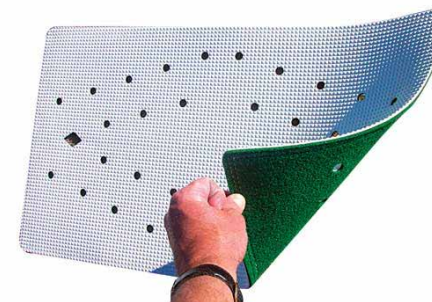

FOOT MATS

Regulation Foot mats

Hard wearing rubber regulation bowls mat.

Code: B6240

Coloured Foot mats

Hard wearing rubber regulation bowls mat.

Code: B6242

Colours:

Greenmaster Bowls Mat

High-tech multi-layered mat with green felt underlay.

Code: CE002